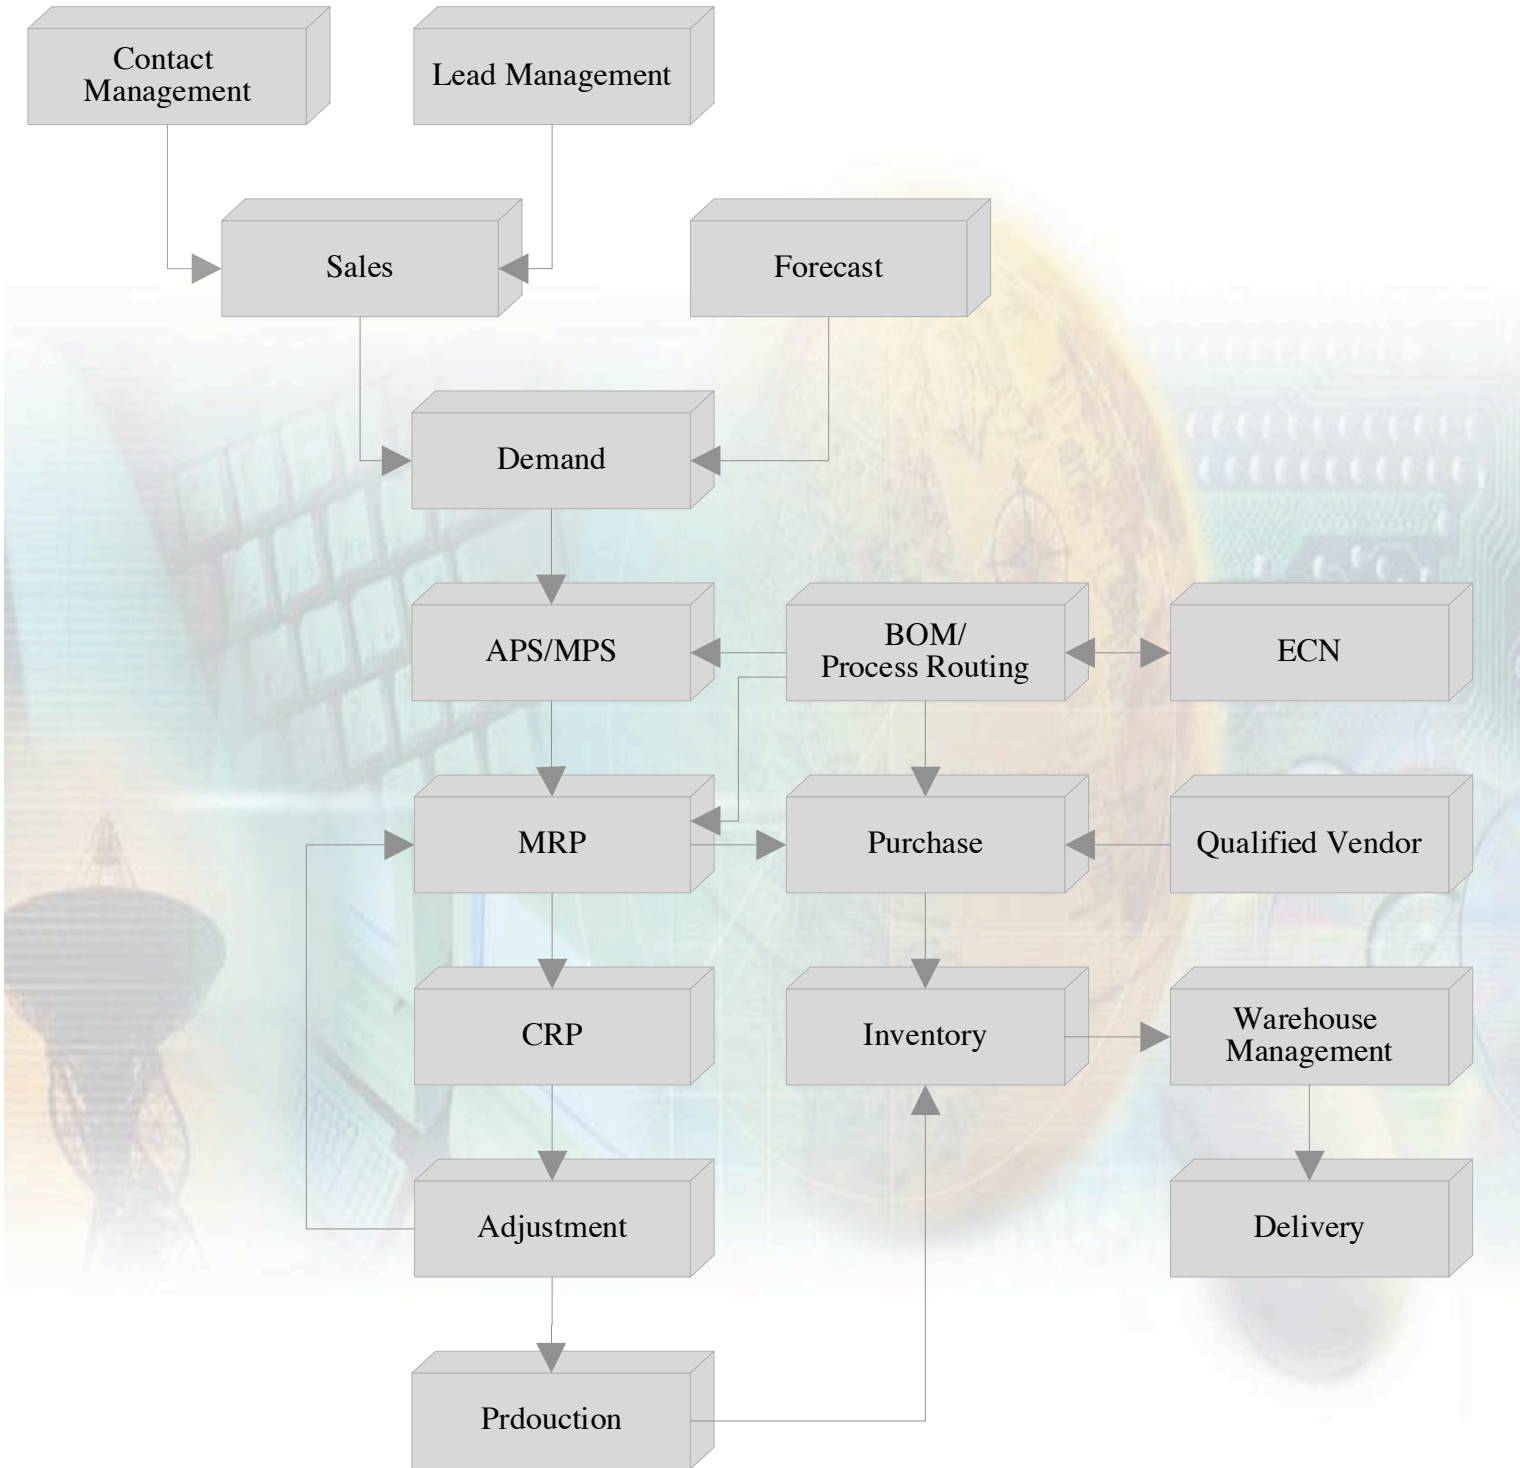

Manufacturing Work Flow

Unit 906-911, 9/F., Stanhope House, 734-738 King's Road, North Point, Hong Kong
Tel: +852 2187-3113 Fax: +852 2493-1153 E-Mail: info@belhk.com Website: www.belhk.com

HONG KONG U.S.A ENGLAND CHINA SINGAPORE MALAYSIA